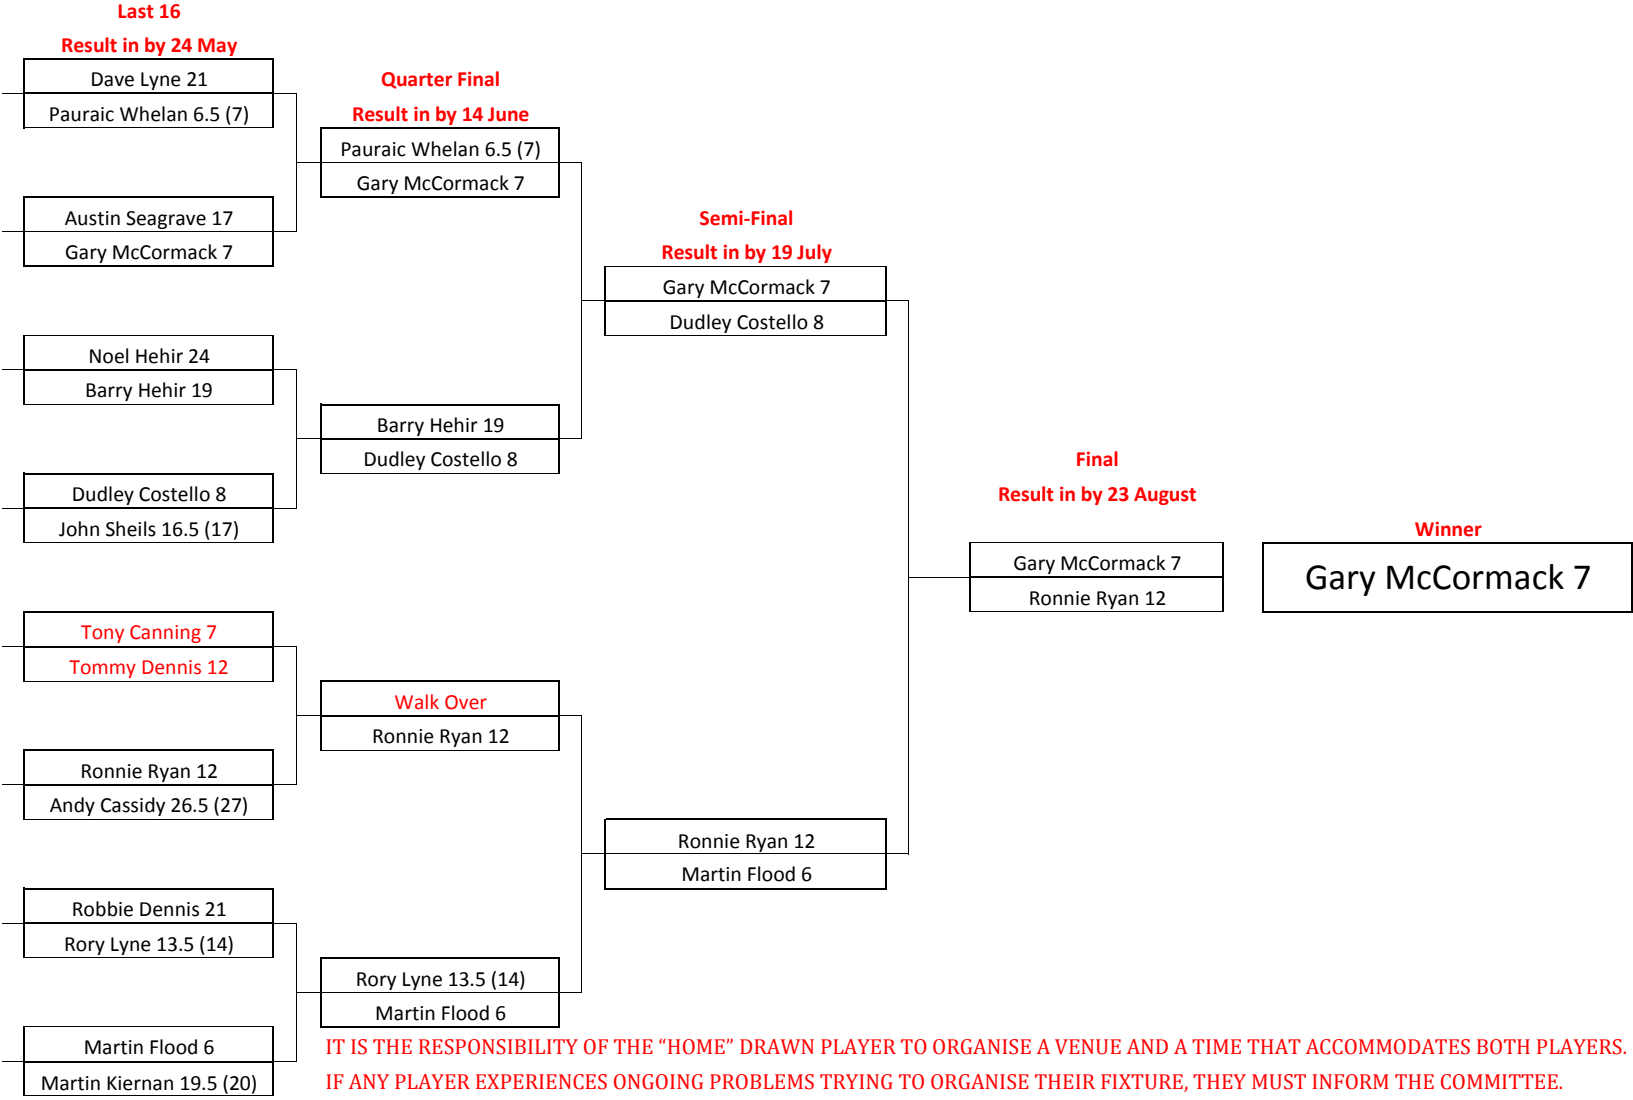

Naomh Barrog Golf Society Match Play 2013

IT IS THE RESPONSIBILITY OF THE "HOME" DRAWN PLAYER TO ORGANISE A VENUE AND A TIME THAT ACCOMMODATES BOTH PLAYERS.
 IF ANY PLAYER EXPERIENCES ONGOING PROBLEMS TRYING TO ORGANISE THEIR FIXTURE, THEY MUST INFORM THE COMMITTEE.
 FULL DIFFERENCE OF HANDICAPS