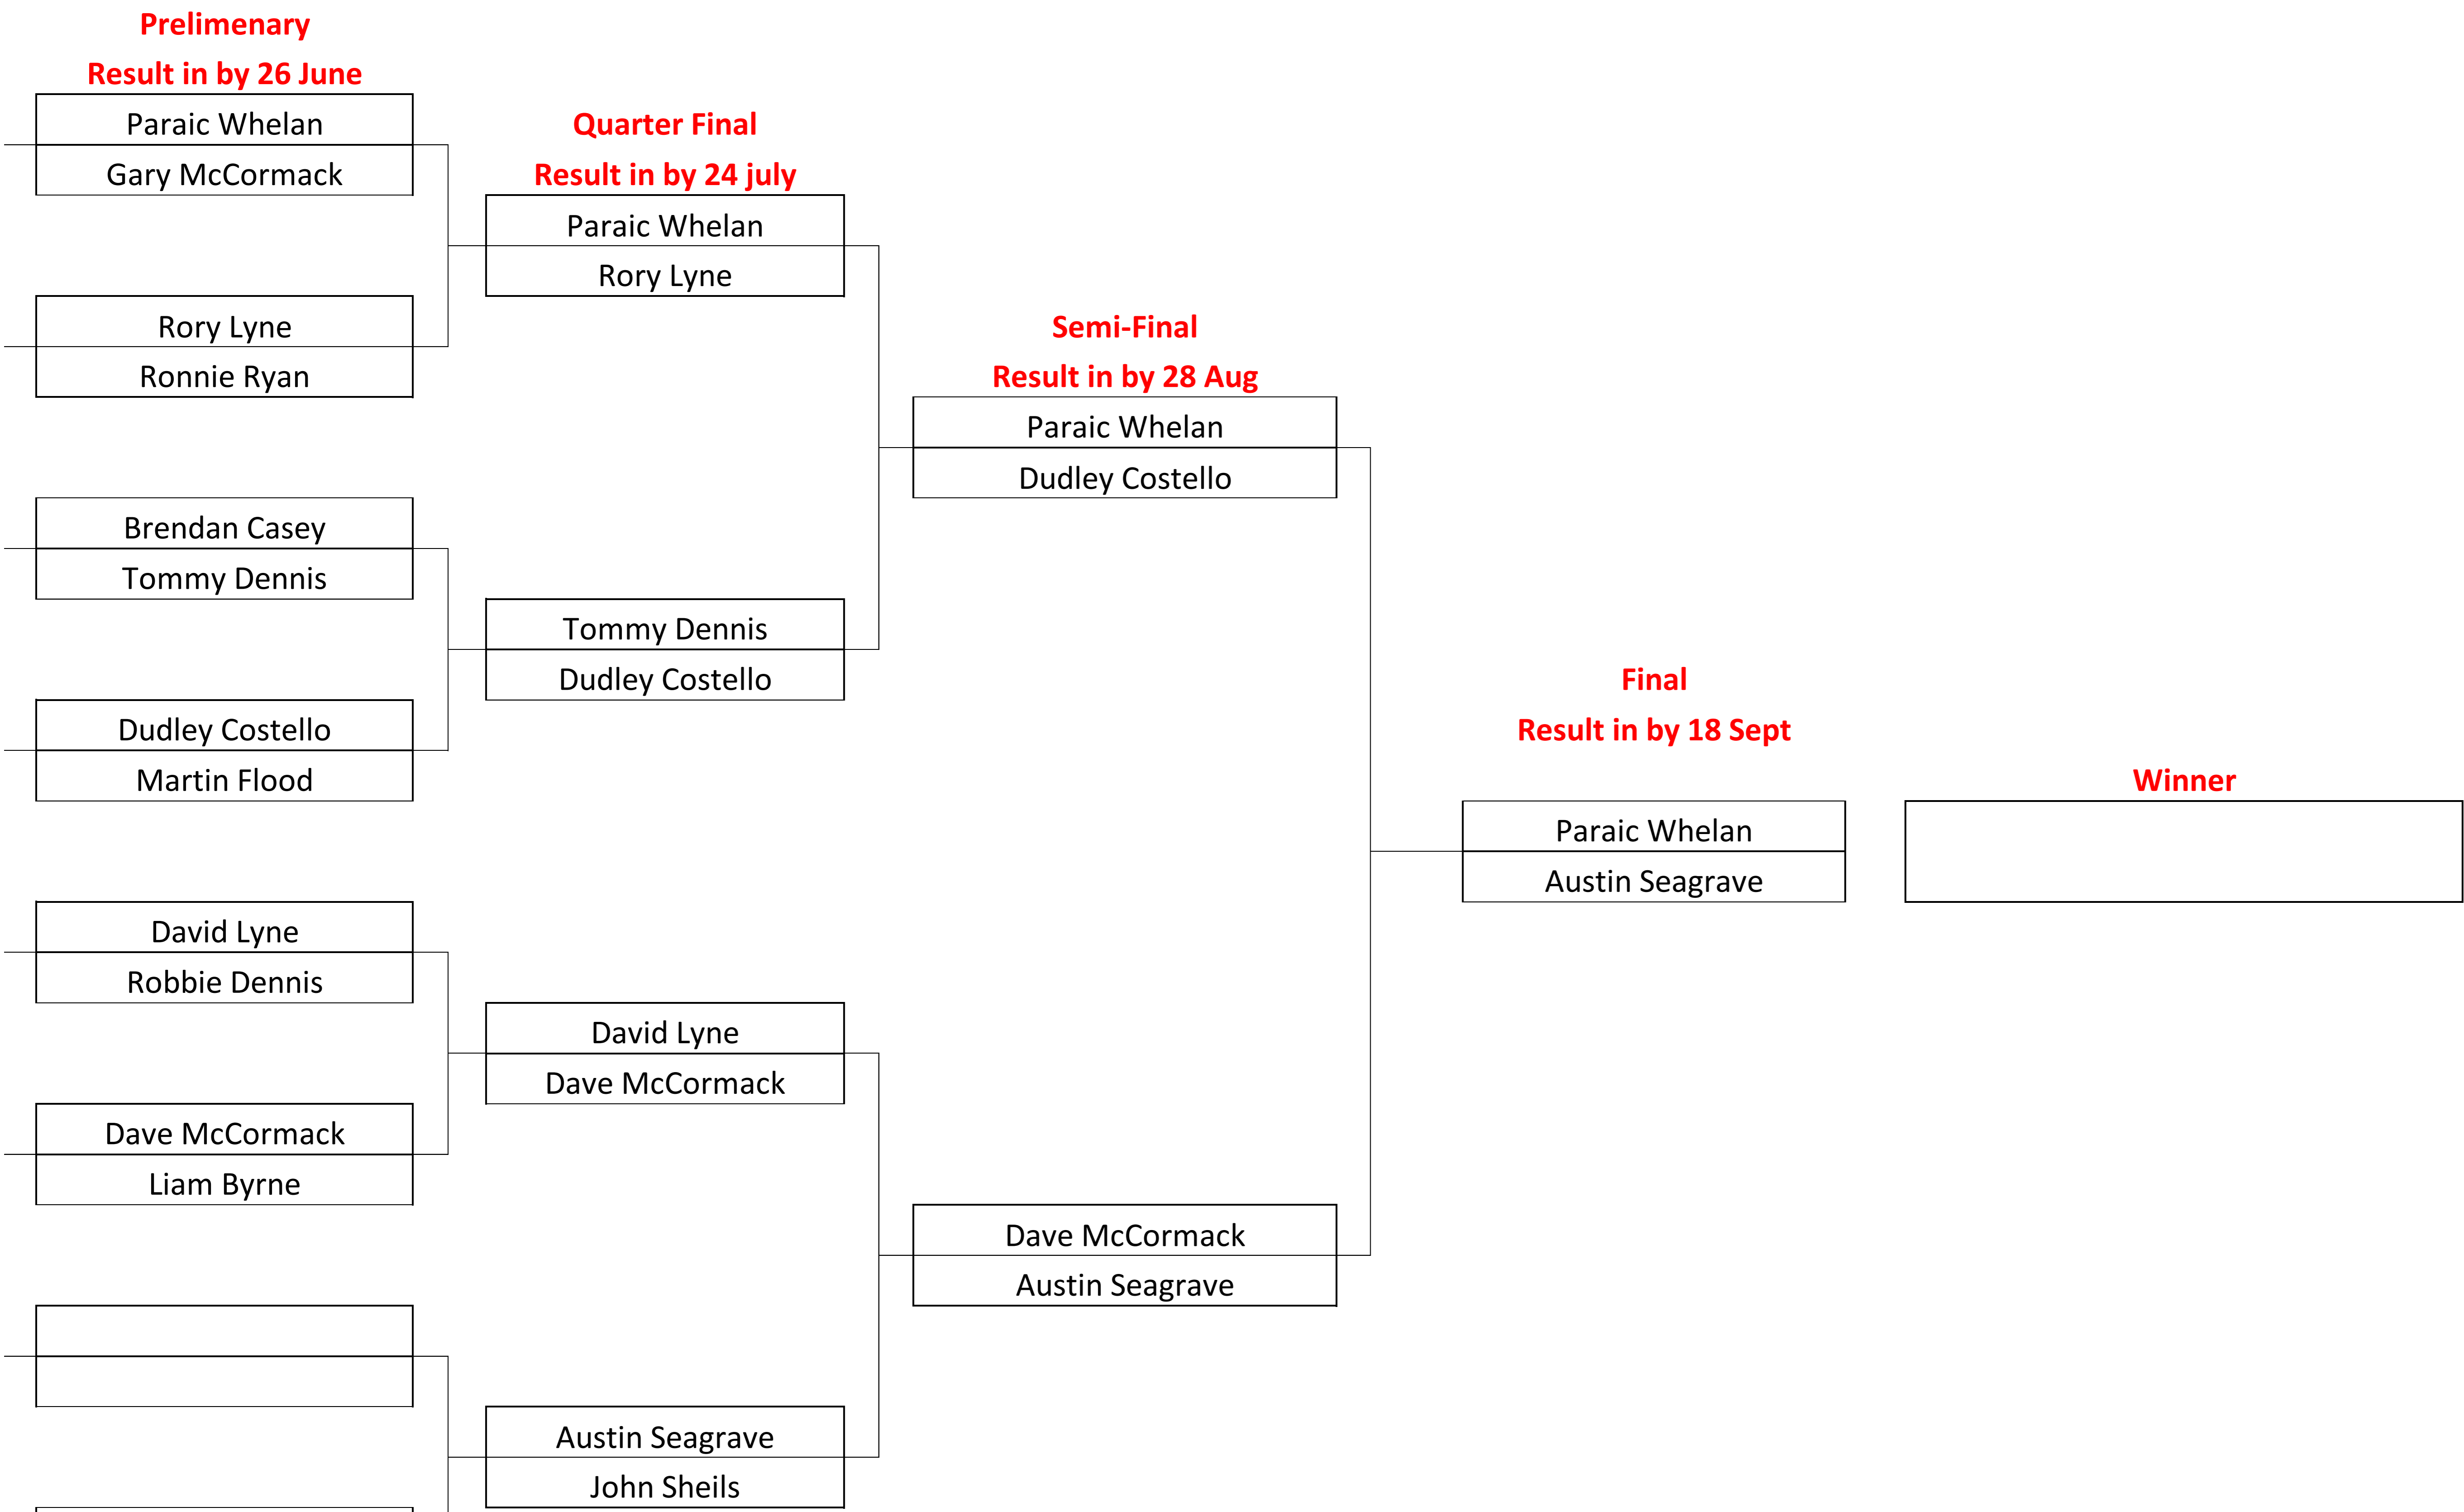

Naomh Barrog Golf Society Match Play 2015

IT IS THE RESPONSIBILITY OF THE "HOME" DRAWN PLAYER TO ORGANISE A VENUE AND A TIME THAT ACCOMMODATES BOTH PLAYERS.
 IF ANY PLAYER EXPERIENCES ONGOING PROBLEMS TRYING TO ORGANISE THEIR FIXTURE, THEY MUST INFORM THE COMMITTEE.
 FULL DIFFERENCE OF HANDICAPS