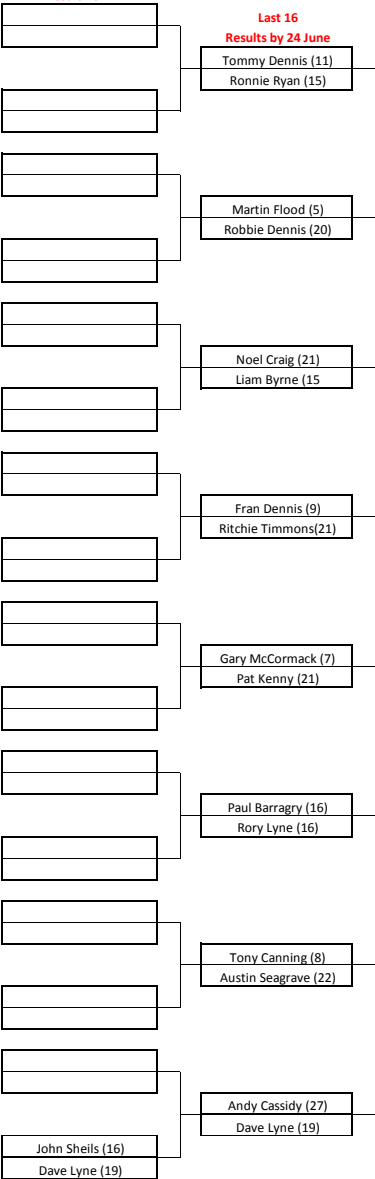

Naomh Barrog Golf Society

Match Play 2011

1st Round
Result ASAP

Last 16
Results by 24 June

Quarter Final

Results by 15 July

Semi-Final

Results by 12th August